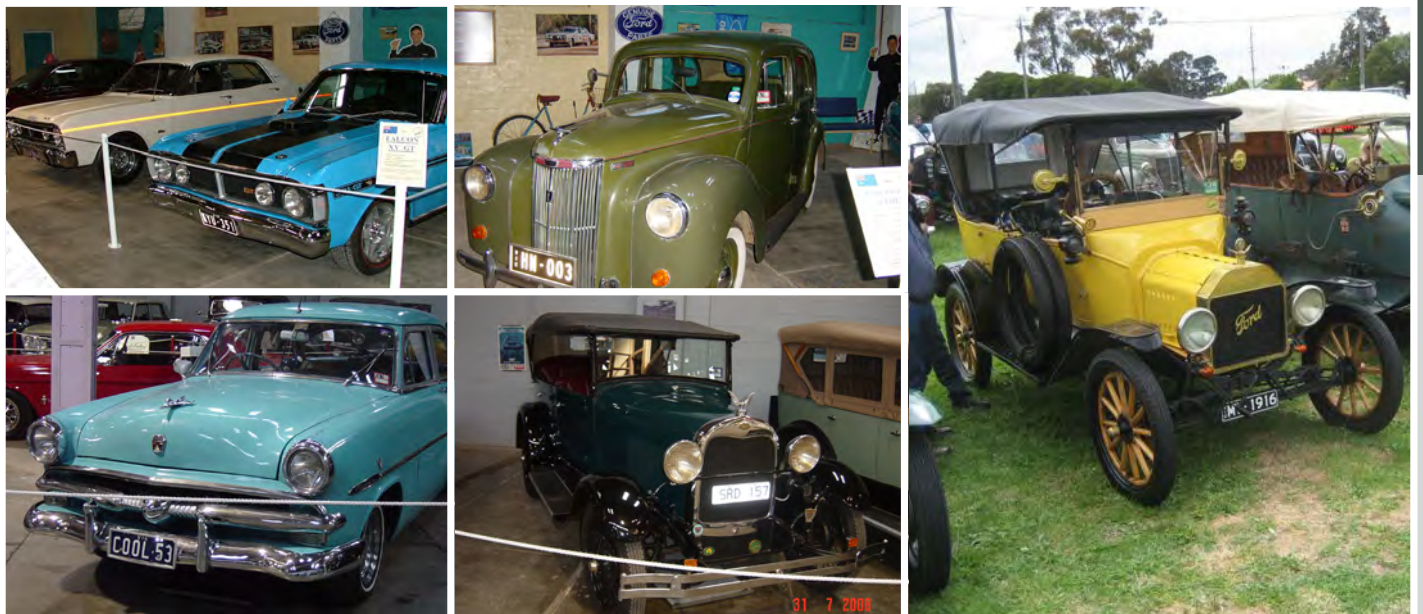

Gippsland Vehicle Collection

Presents the

Fabulous Fords

Open Display Day

Many other fantastic vehicles also on display
Sunday 20th November 2011

Display for the Day 10:00am - 3:30pm

1a Sale Rd., (Cnr Railway Pl.) Maffra

Discounted Museum admittance: **\$5** – Children (under 15) free

- Bring your vehicle to create our “**display for the day**”
- Display vehicles from 08:30am (free entry pass for display drivers)
- Refreshments available