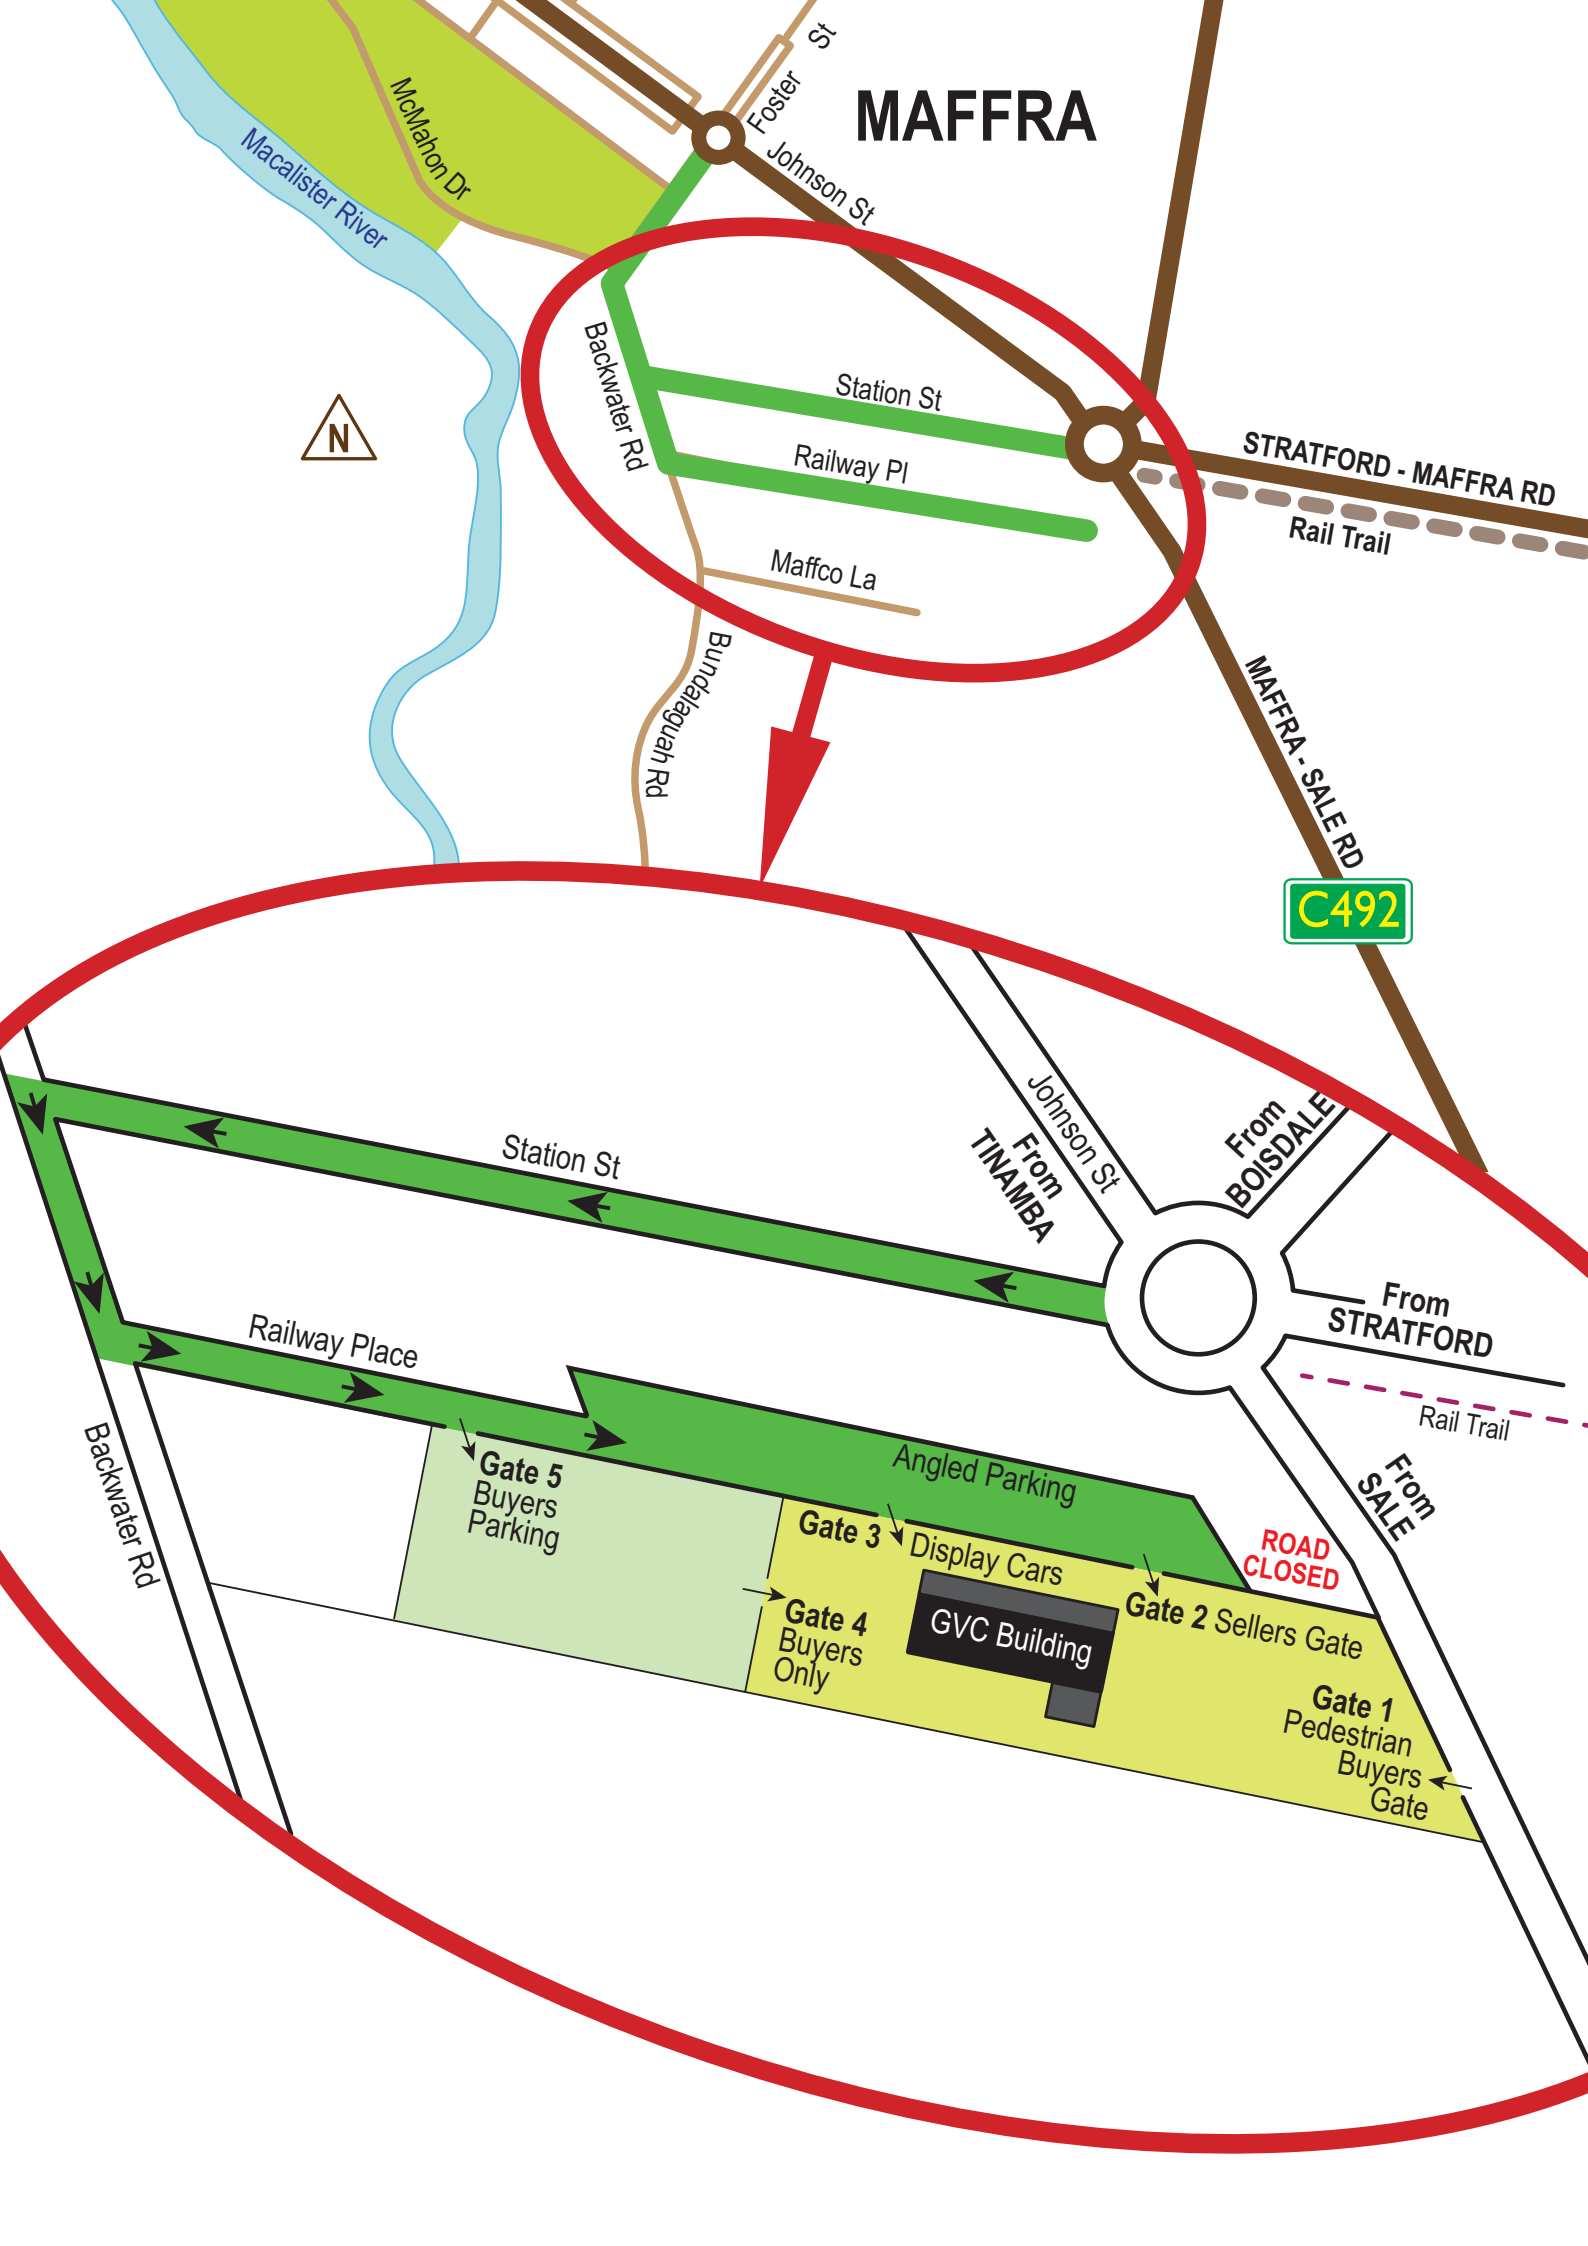

MAFFRA

C492

STRATFORD - MAFFRA RD

MAFFRA - SALE RD

Station St

Railway Place

Backwater Rd

Gate 5
Buyers
Parking

Gate 3
Display Cars

GVC Building

Gate 4
Buyers
Only

Gate 2
Sellers Gate

Gate 1
Pedestrian
Buyers
Gate

ROAD
CLOSED

From
STRATFORD

From
BOISDALE

Johnson St
From
TINAMBA

Rail Trail

From
SALE

Macalister River

McMahon Dr

Station St

Railway Pl

Maffco La

Bundalequah Rd

Foster St
Johnson St