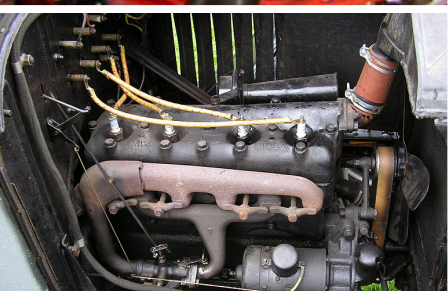

Gippsland Vehicle Collection
celebrates the opening of our new display theme

Flat Top Fords

Display day & display theme for our Motor Museum

Many other fantastic vehicles also on display

Sun 12th Nov 2017

Display for the day from 9:00am

1a Sale Rd., (Cnr Railway Pl.) Maffra
Museum admittance $8 - Children under 15 free

- Bring your vehicle to create our display for the day 'All makes welcome'
- Display vehicles from 09:00am (Free entry pass for display vehicle drivers)
- Gold Coin Charity donation for admittance to grounds
- Trophy for Best Presented Vehicles
- Refreshments available

Museum Opening Times: Fri; Sat; Sun; Mon 10am - 4pm.

Daily over school holidays
Anytime by appointment (for groups).

For enquiries, maps and info visit our website
www.gippslandvehiclecollection.org.au

For further information:
Ph: (03) 5147 3223 or Mob: 0409 667 096